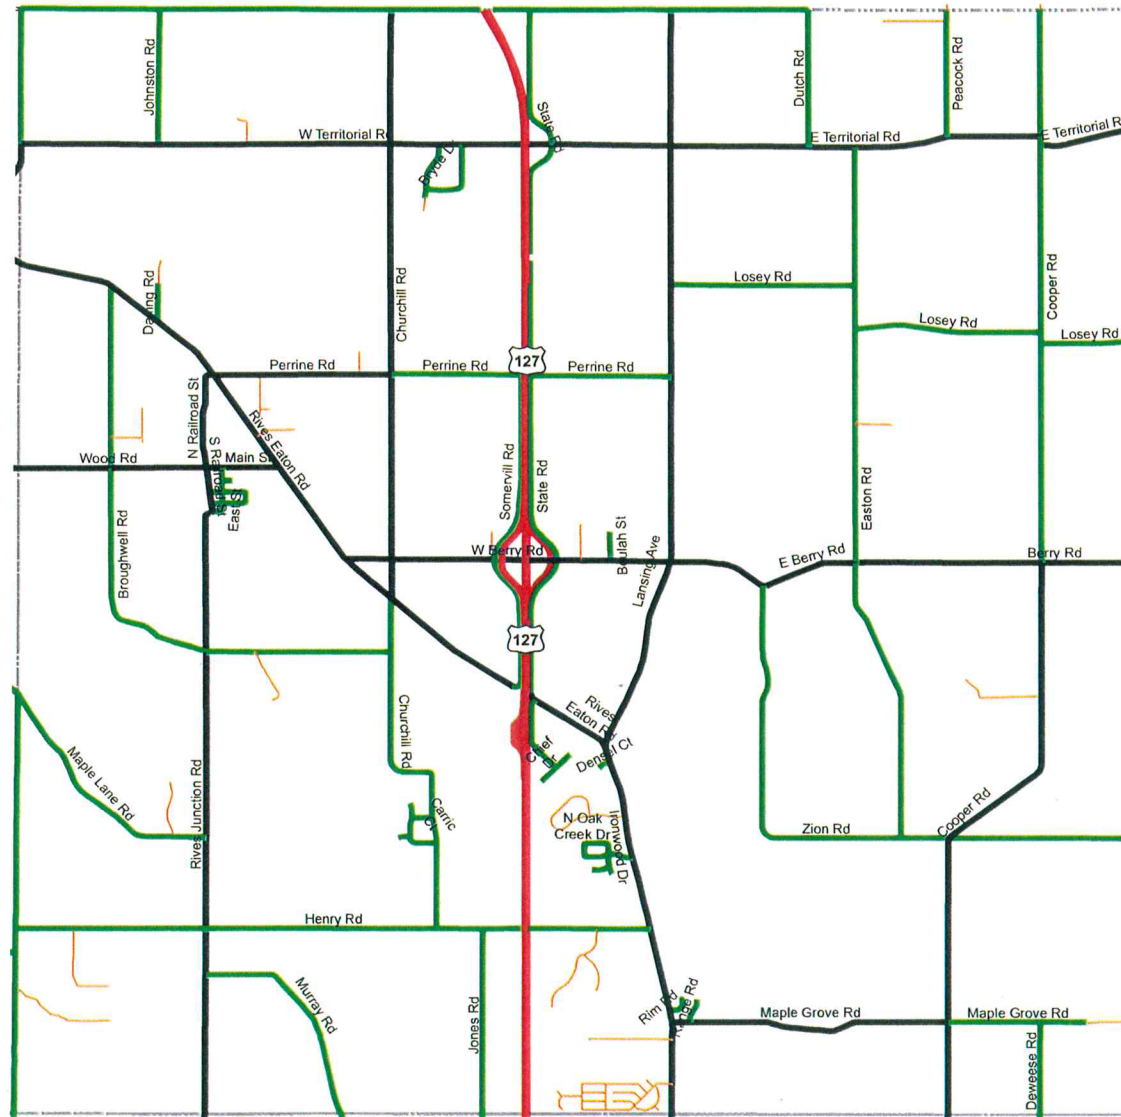

Rives Township Primary and Local Road System

-  Primary Road
-  Local Road

Roads

-  MDOT Routes
-  Primary
-  Local Paved
-  Local Gravel
-  Private

DISCLAIMER: Maps are drawn as accurately as possible. They are intended to be a visual aid for road construction and related projects. They are subject to change based on new information and do not take the place of a formal contract.

Map Updated: 4/25/2019

Source: Jackson County DOT